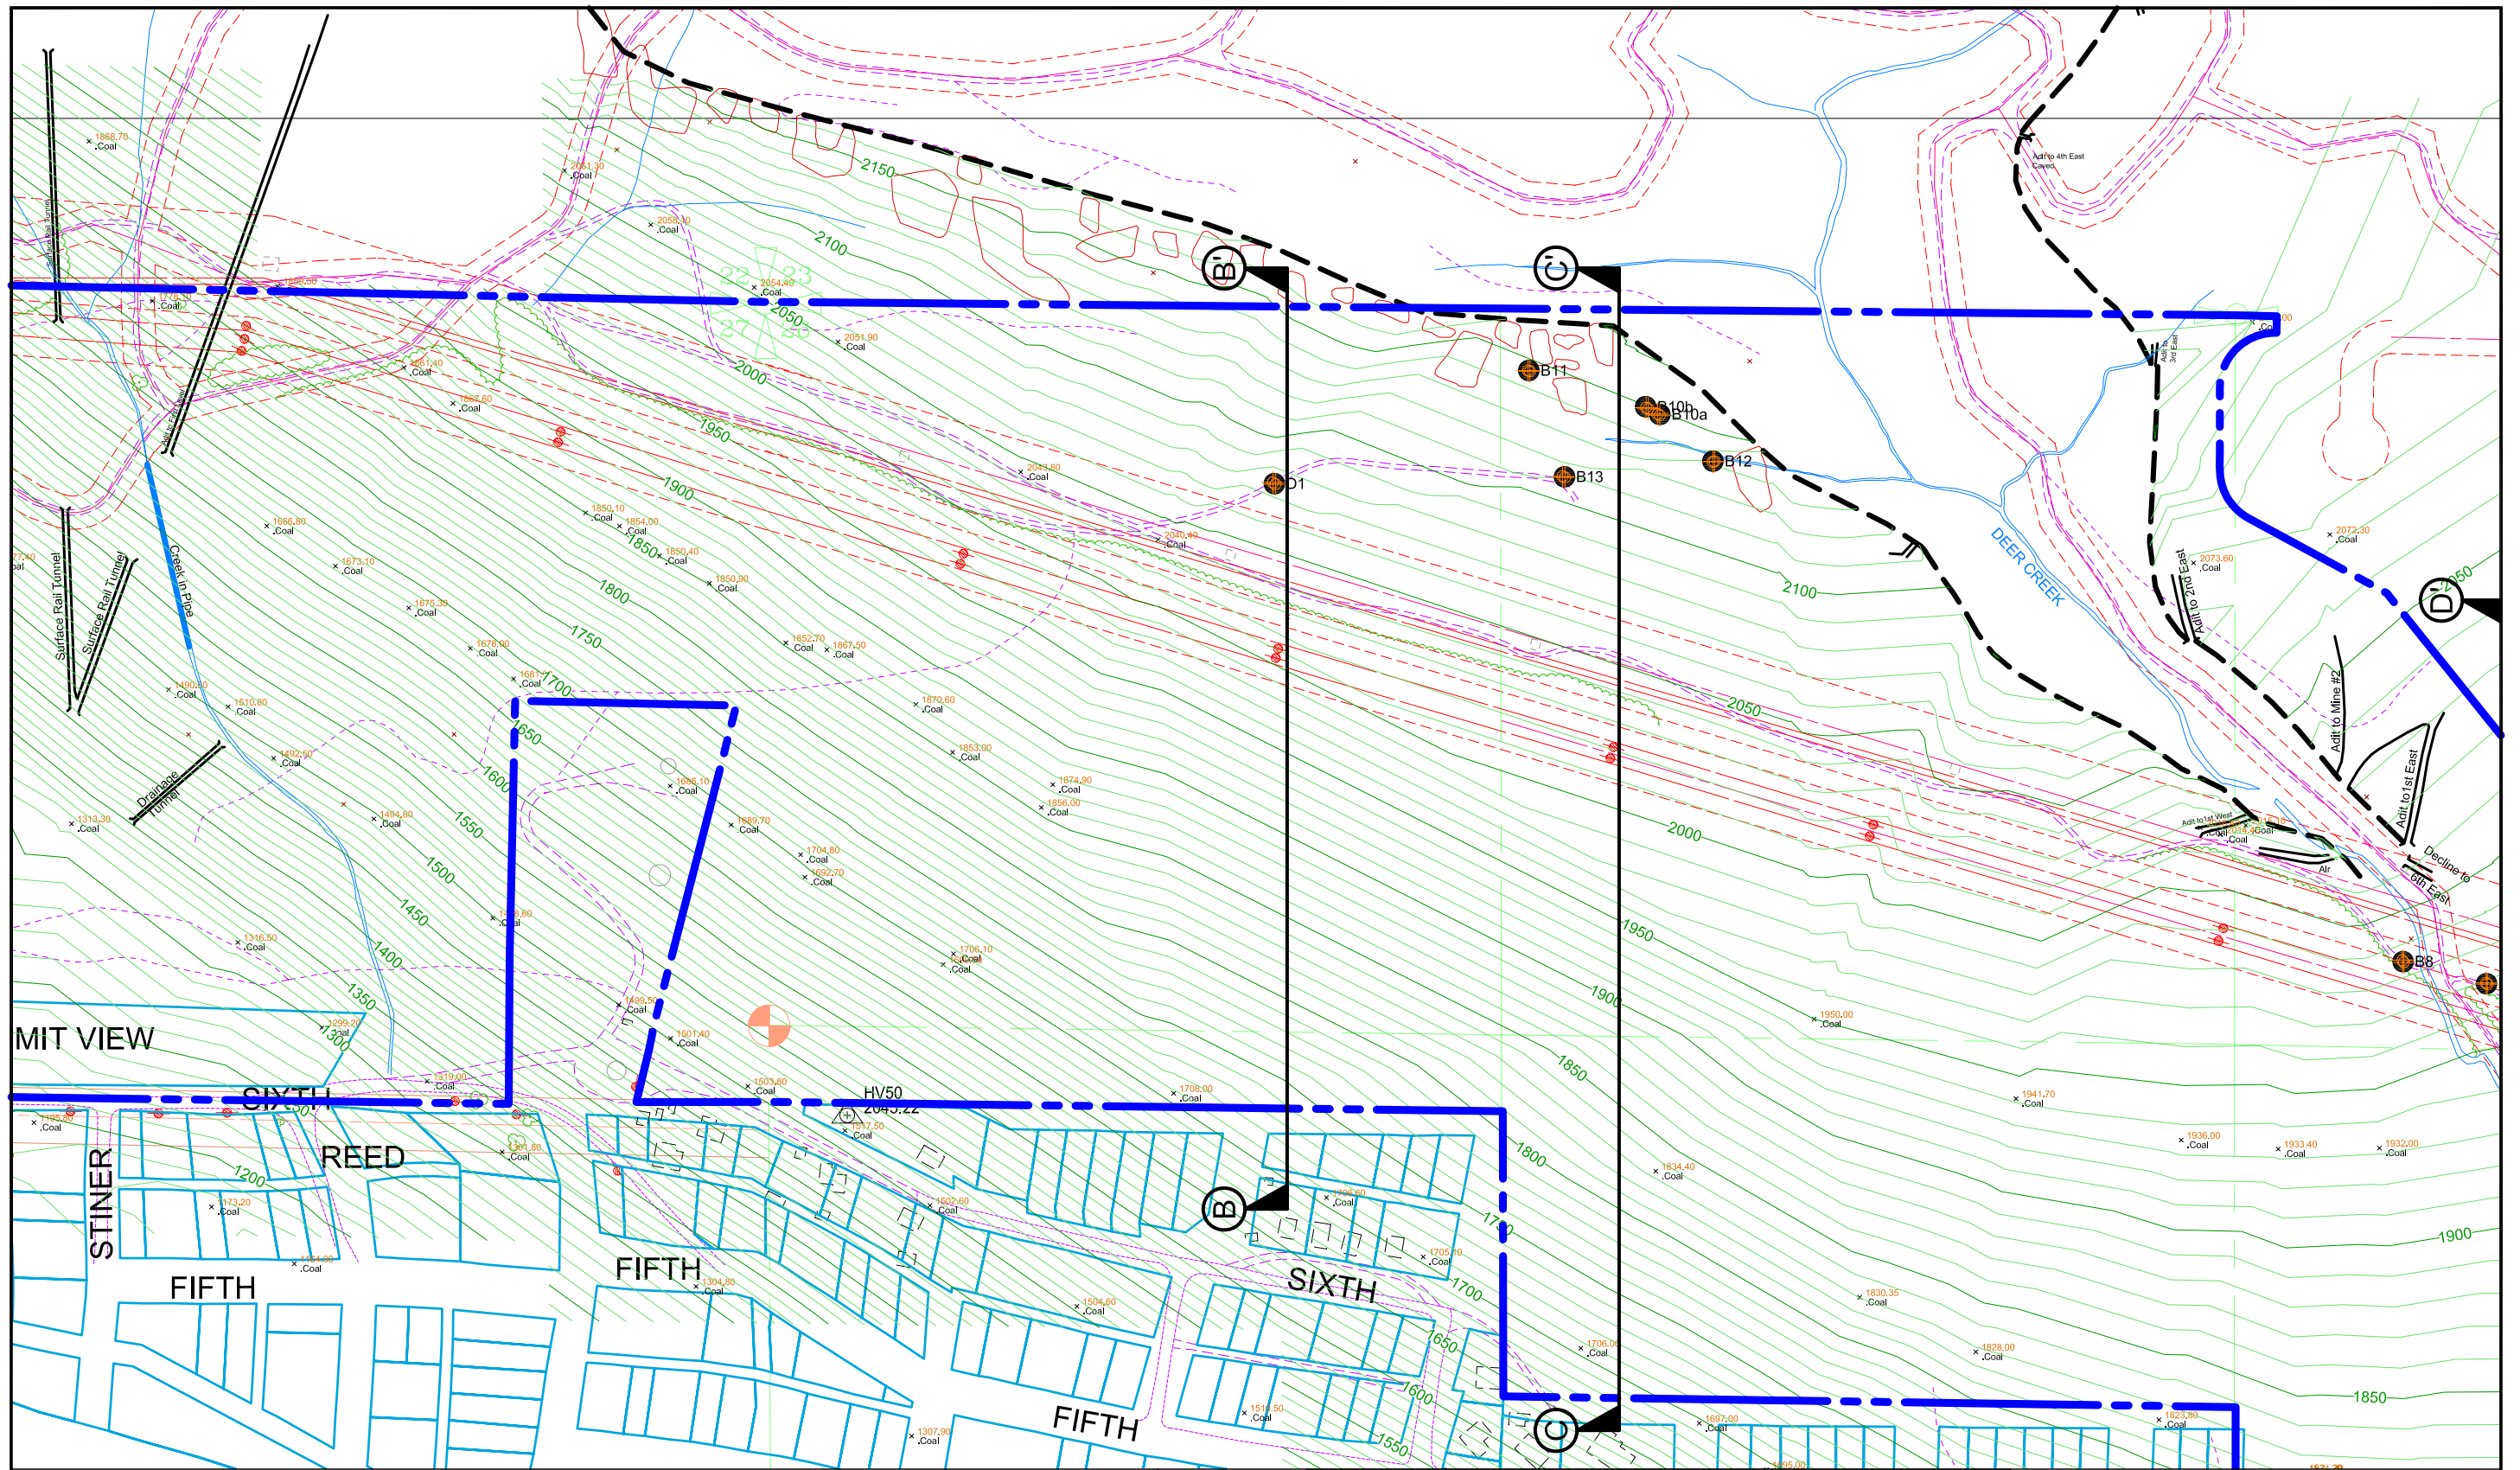

HORIZONTAL SCALE	
1"=300'	
VERTICAL SCALE	
Same	
DESIGNED	
DATE	BY
07-02-2009	SGJ
DRAWN	
DATE	BY
07-02-2009	SGJ

**SubTerra, Inc.®**  
 P.O. Box 520, 218 East North Bend Way, North Bend WA 98045  
 Telephone: (425) 888-5425 E-mail: SubTerra@subterra.us Fax: (425) 888-2725

Figure 6  
 Sapphire Skies LLC - City Heights  
 Coal Contours  
 Sheet 1 of 4

MIT VIEW

SIXTH

REED

STINER

FIFTH

FIFTH

SIXTH

FIFTH

HORIZONTAL SCALE  
1"=300'

VERTICAL SCALE  
Same

DESIGNED

DATE BY

06-09-2009 CDB

DRAWN

DATE BY

HORIZONTAL SCALE  
1"=300'

VERTICAL SCALE  
Same

DESIGNED	
DATE	BY
07-02-2009	SGJ
DRAWN	
DATE	BY
07-02-2009	SGJ

**SubTerra, Inc.**  
 P.O. Box 520, 218 East North Bend Way, North Bend WA 98045  
 Telephone: (425) 888-5425 E-mail: SubTerra@subterra.us Fax: (425) 888-2725