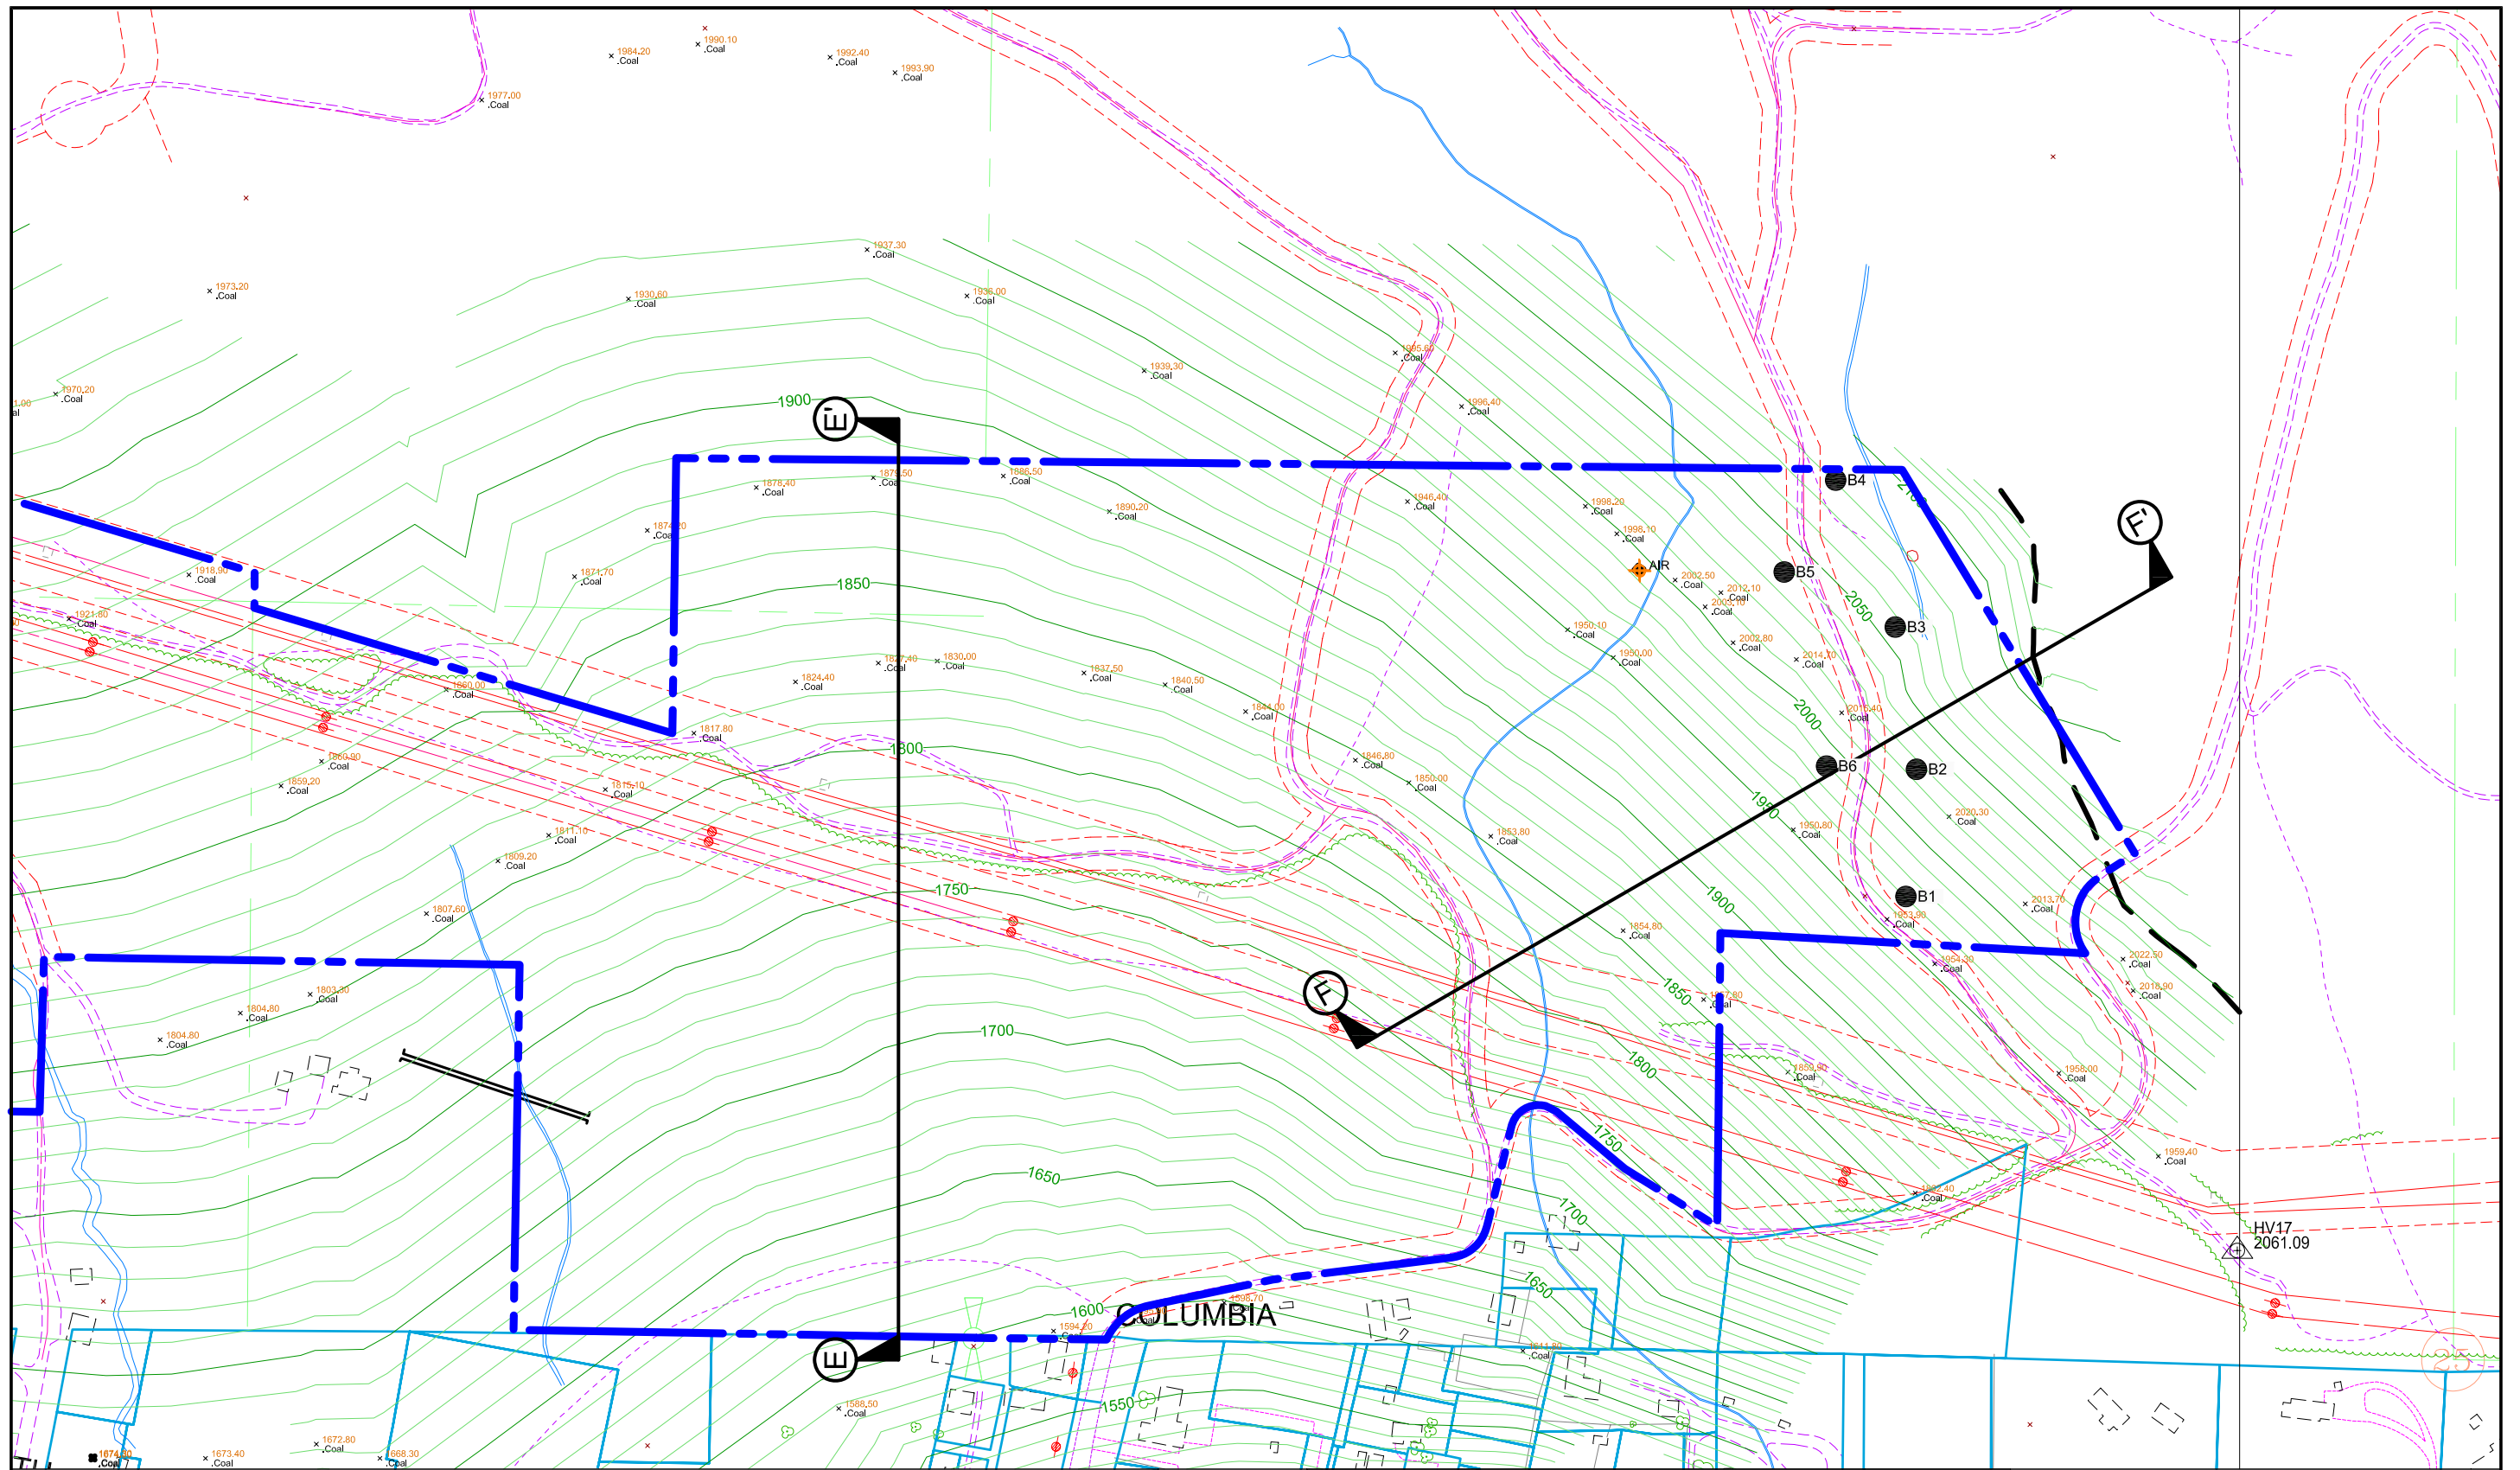

HORIZONTAL SCALE  
1"=300'

VERTICAL SCALE  
Same

DESIGNED	
DATE	BY
07-02-2009	SGJ
DRAWN	
DATE	BY
07-02-2009	SGJ

**SubTerra, Inc.**  
 P.O. Box 520, 218 East North Bend Way, North Bend WA 98045  
 Telephone: (425) 888-5425 E-mail: SubTerra@subterra.us Fax: (425) 888-2725

Figure 6  
 Sapphire Skies LLC - City Heights  
 Coal Contours  
 Sheet 3 of 4

HORIZONTAL SCALE	
1"=300'	
VERTICAL SCALE	
Same	
DESIGNED	
DATE	BY
07-02-2009	SGJ
DRAWN	
DATE	BY
07-02-2009	SGJ

**SubTerra, Inc.**  
 P.O. Box 520, 218 East North Bend Way, North Bend WA 98045  
 Telephone: (425) 888-5425 E-mail: SubTerra@subterra.us Fax: (425) 888-2725

Figure 6  
 Sapphire Skies LLC - City Heights  
 Coal Contours  
 Sheet 4 of 4