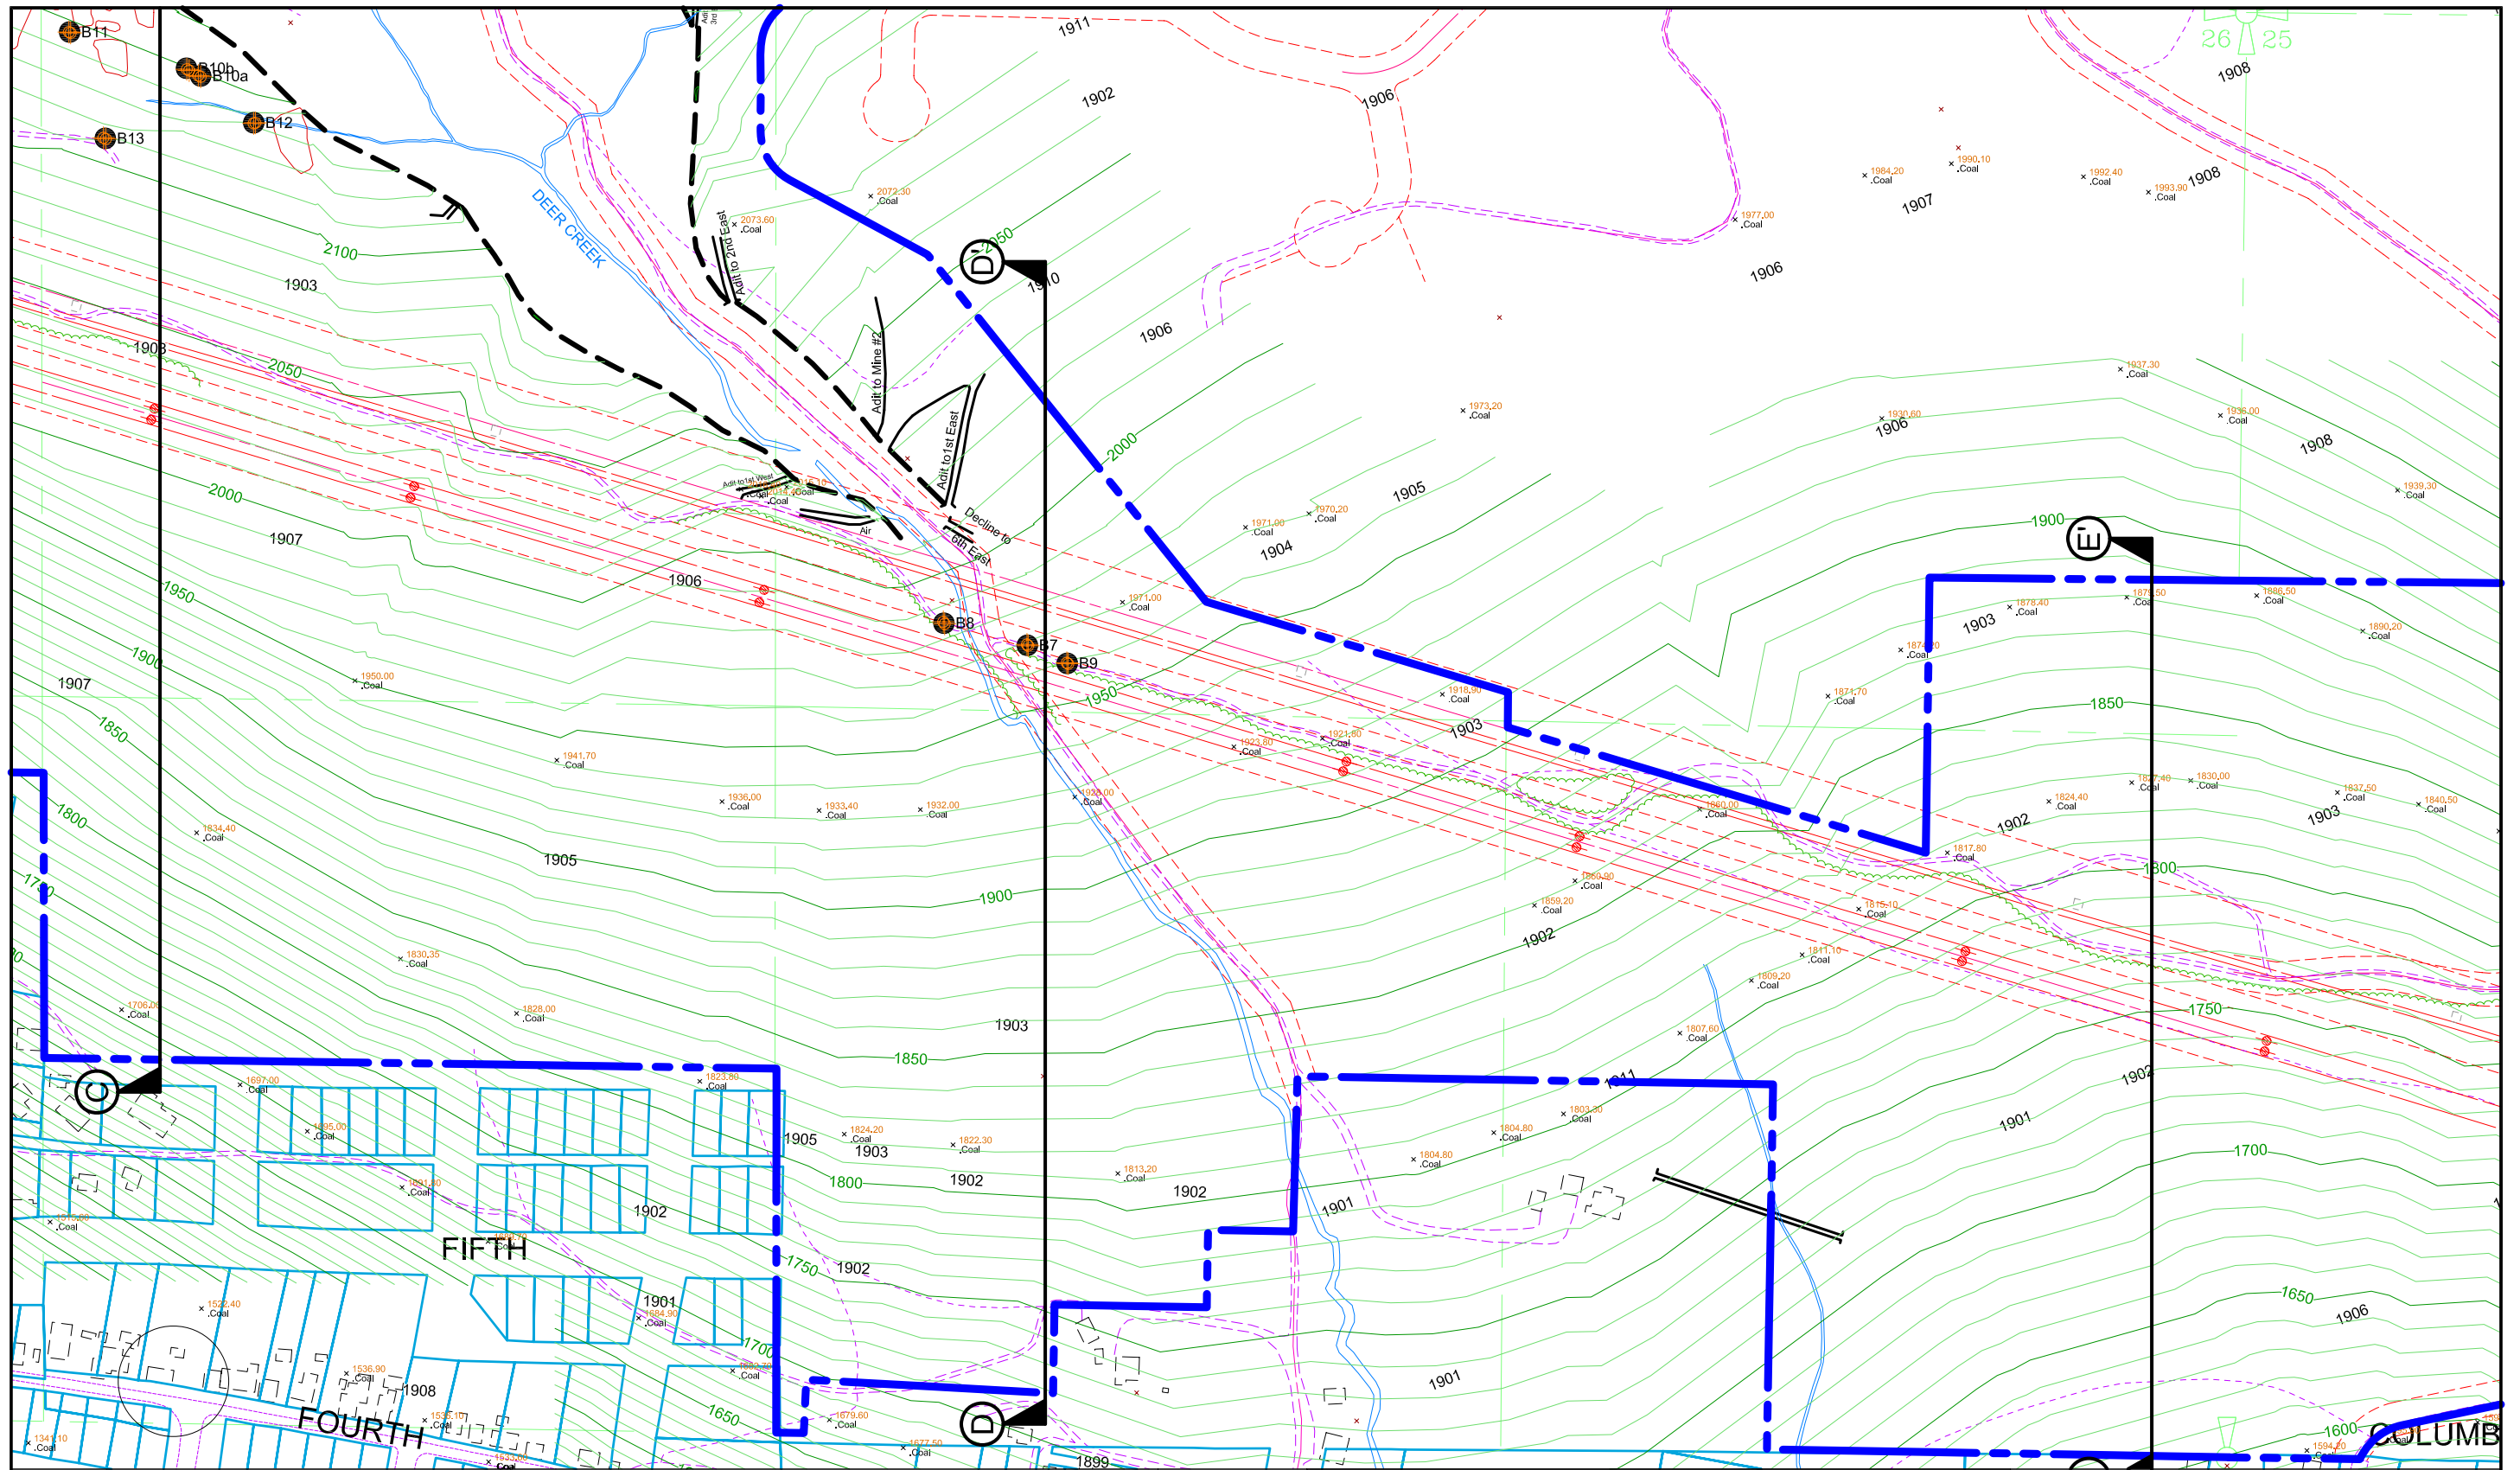

FIFTH

HORIZONTAL SCALE  
1"=300'

VERTICAL SCALE  
Same

DESIGNED

DATE BY

06-09-2009 CDB

DRAWN

DATE BY

HORIZONTAL SCALE  
1"=300'

VERTICAL SCALE  
Same

DESIGNED	
DATE	BY
07-02-2009	SGJ
DRAWN	
DATE	BY
07-02-2009	SGJ

**SubTerra, Inc.**  
 P.O. Box 520, 218 East North Bend Way, North Bend WA 98045  
 Telephone: (425) 888-5425 E-mail: SubTerra@subterra.us Fax: (425) 888-2725