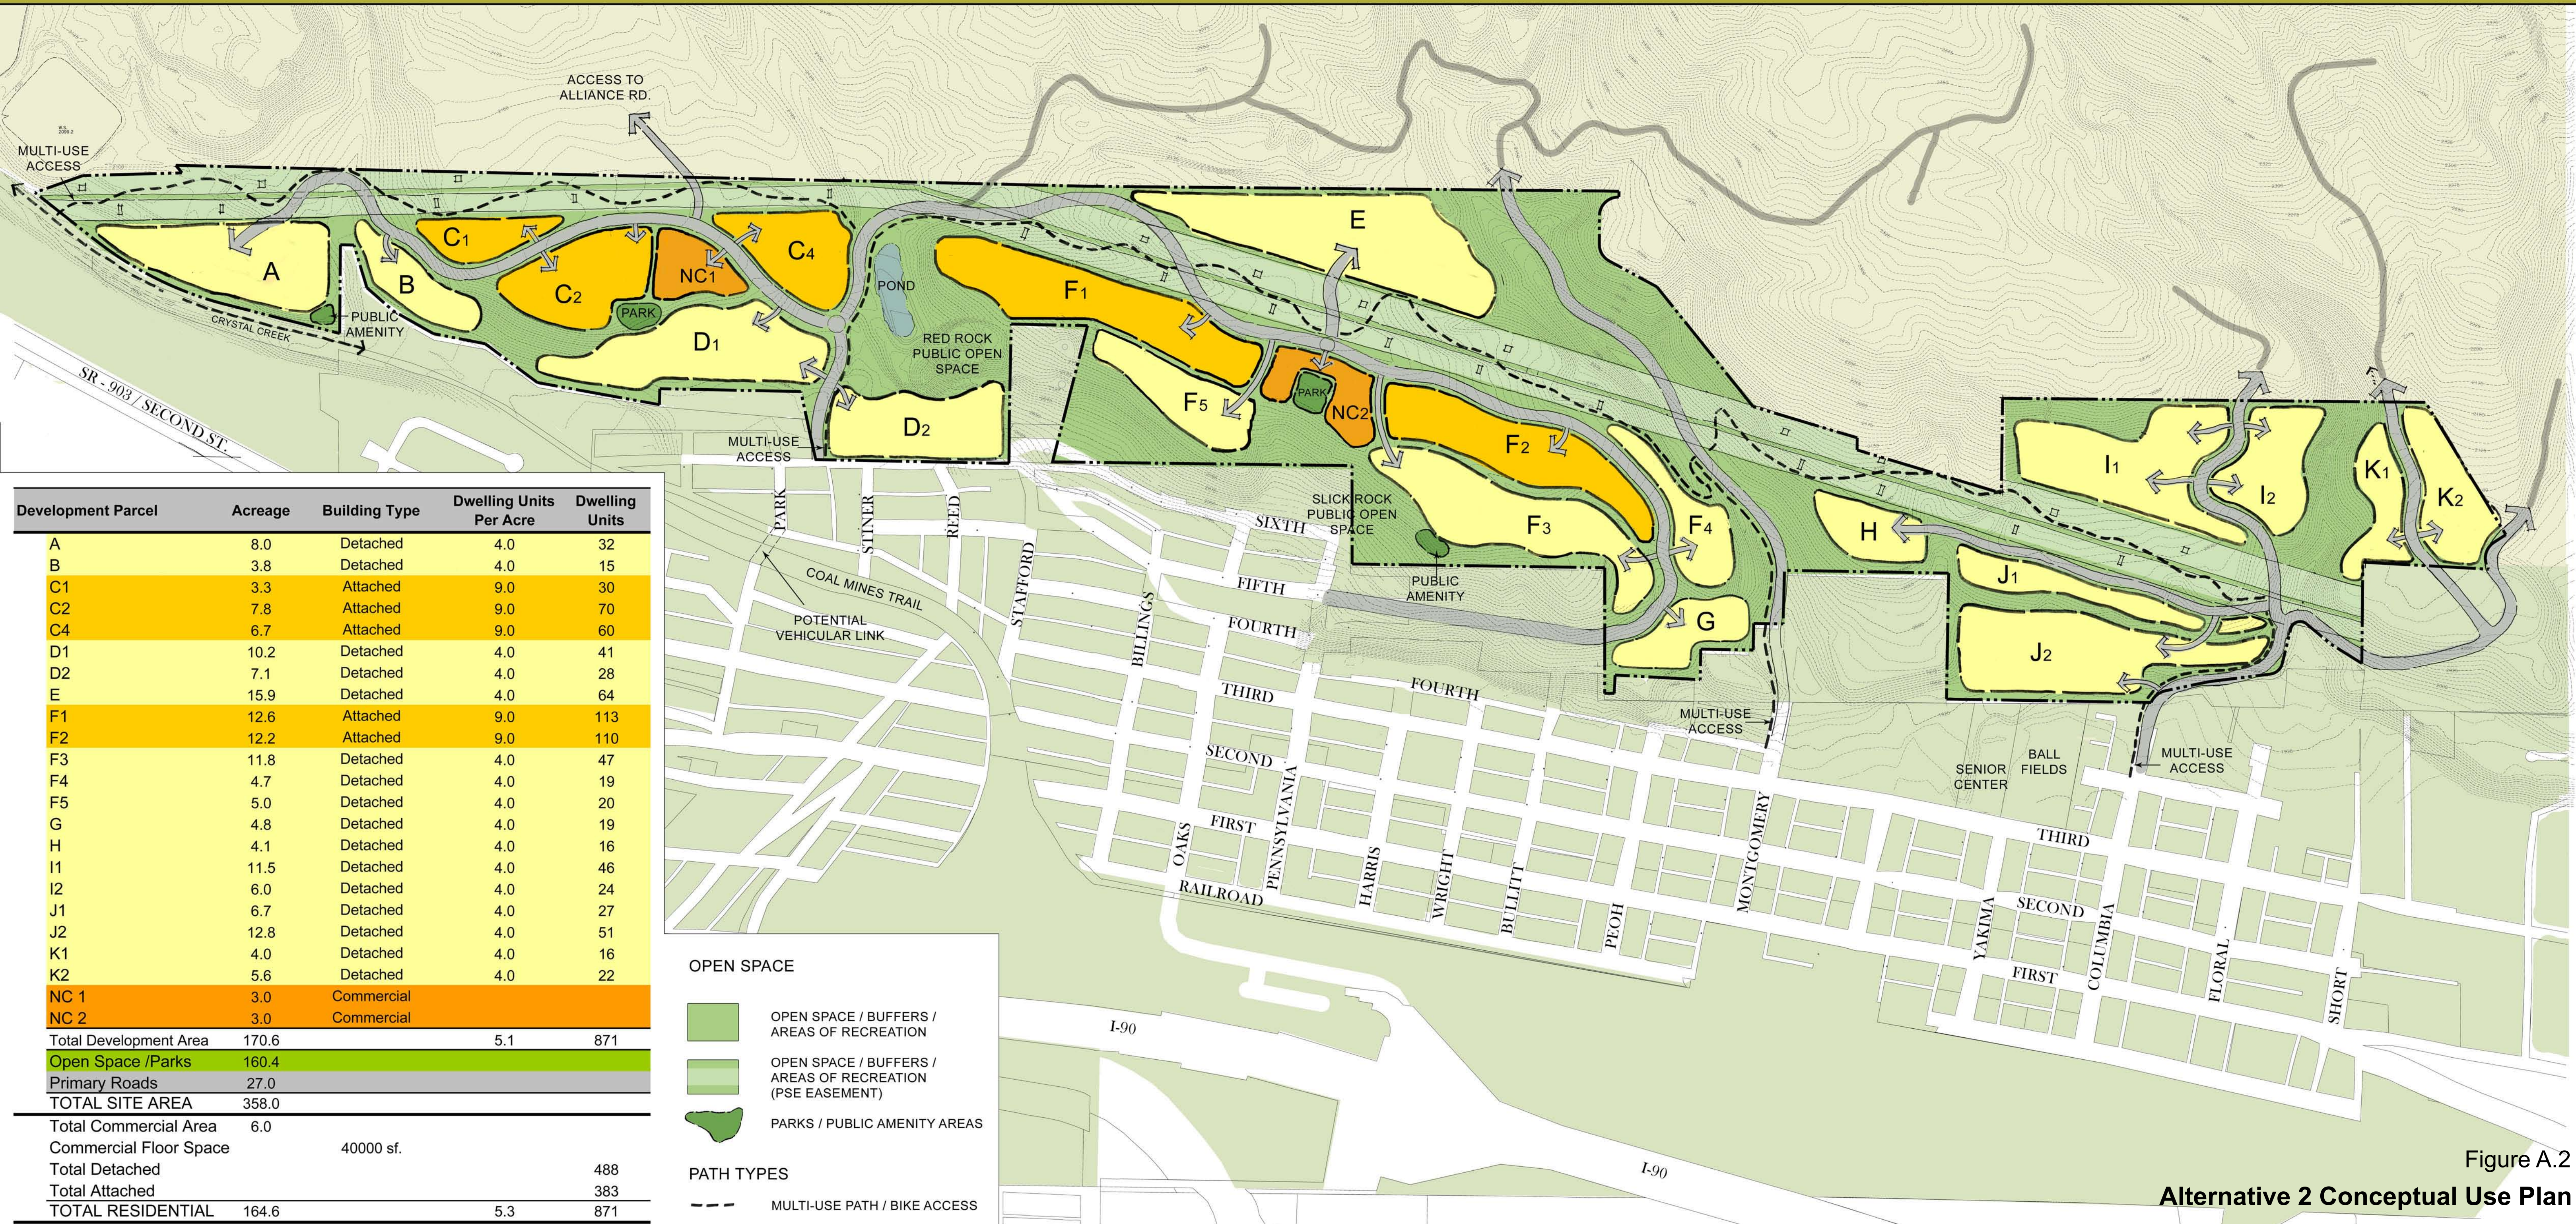

CITY HEIGHTS CLE ELUM, WASHINGTON

Figure A.2

Alternative 2 Conceptual Use Plan

CONCEPTUAL LAND USE PLAN - ALTERNATIVE 2