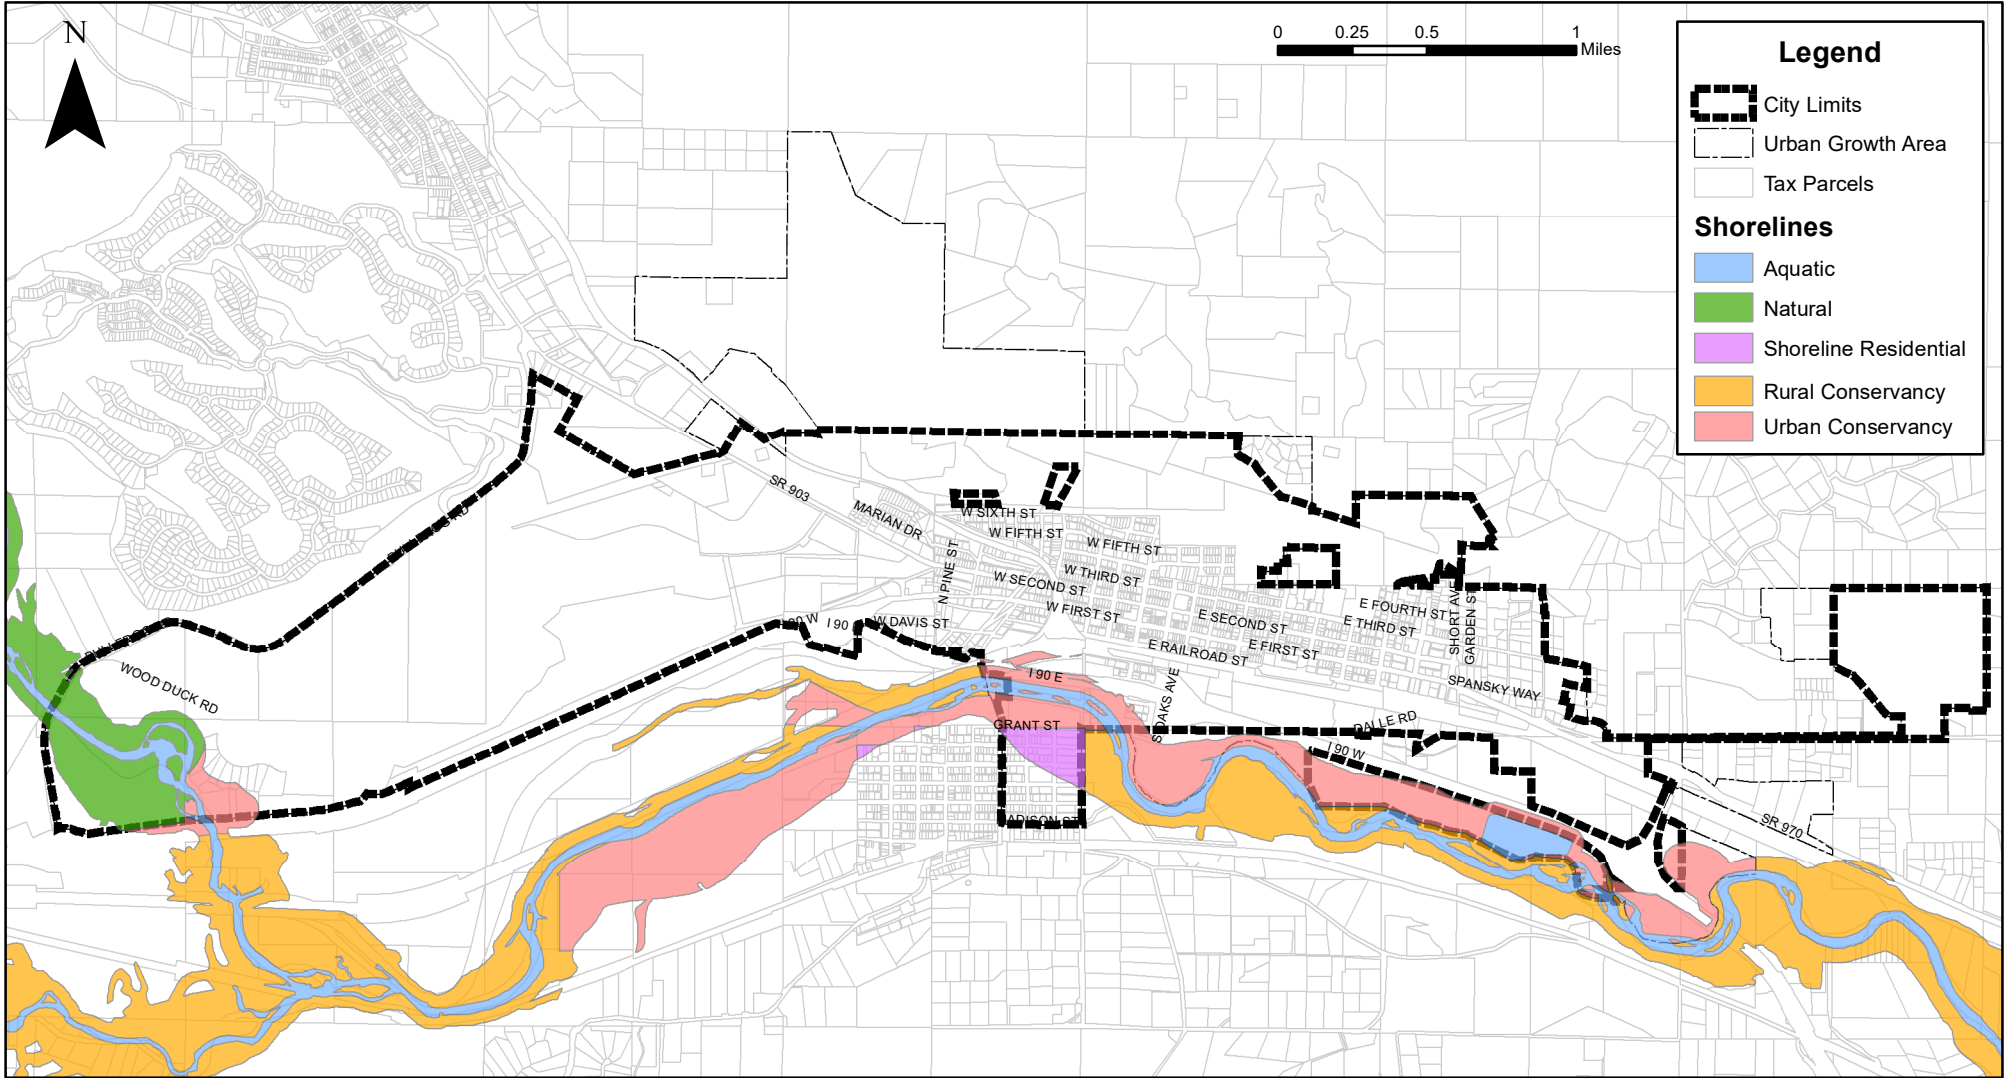

CITY OF CLE ELUM

ENVIRONMENTAL MAPS

Planning Department
119 West First Street
Cle Elum, WA 98922

Data:
Kittitas County Tax
Parcel Data
by, KitCoGIS

City Boundaries
by, KitCoGIS

Urban Growth Area
by, KitCoGIS

Shorelines Master
Program
by, KitCoGIS

3/19/19

Shorelines
Figure:#