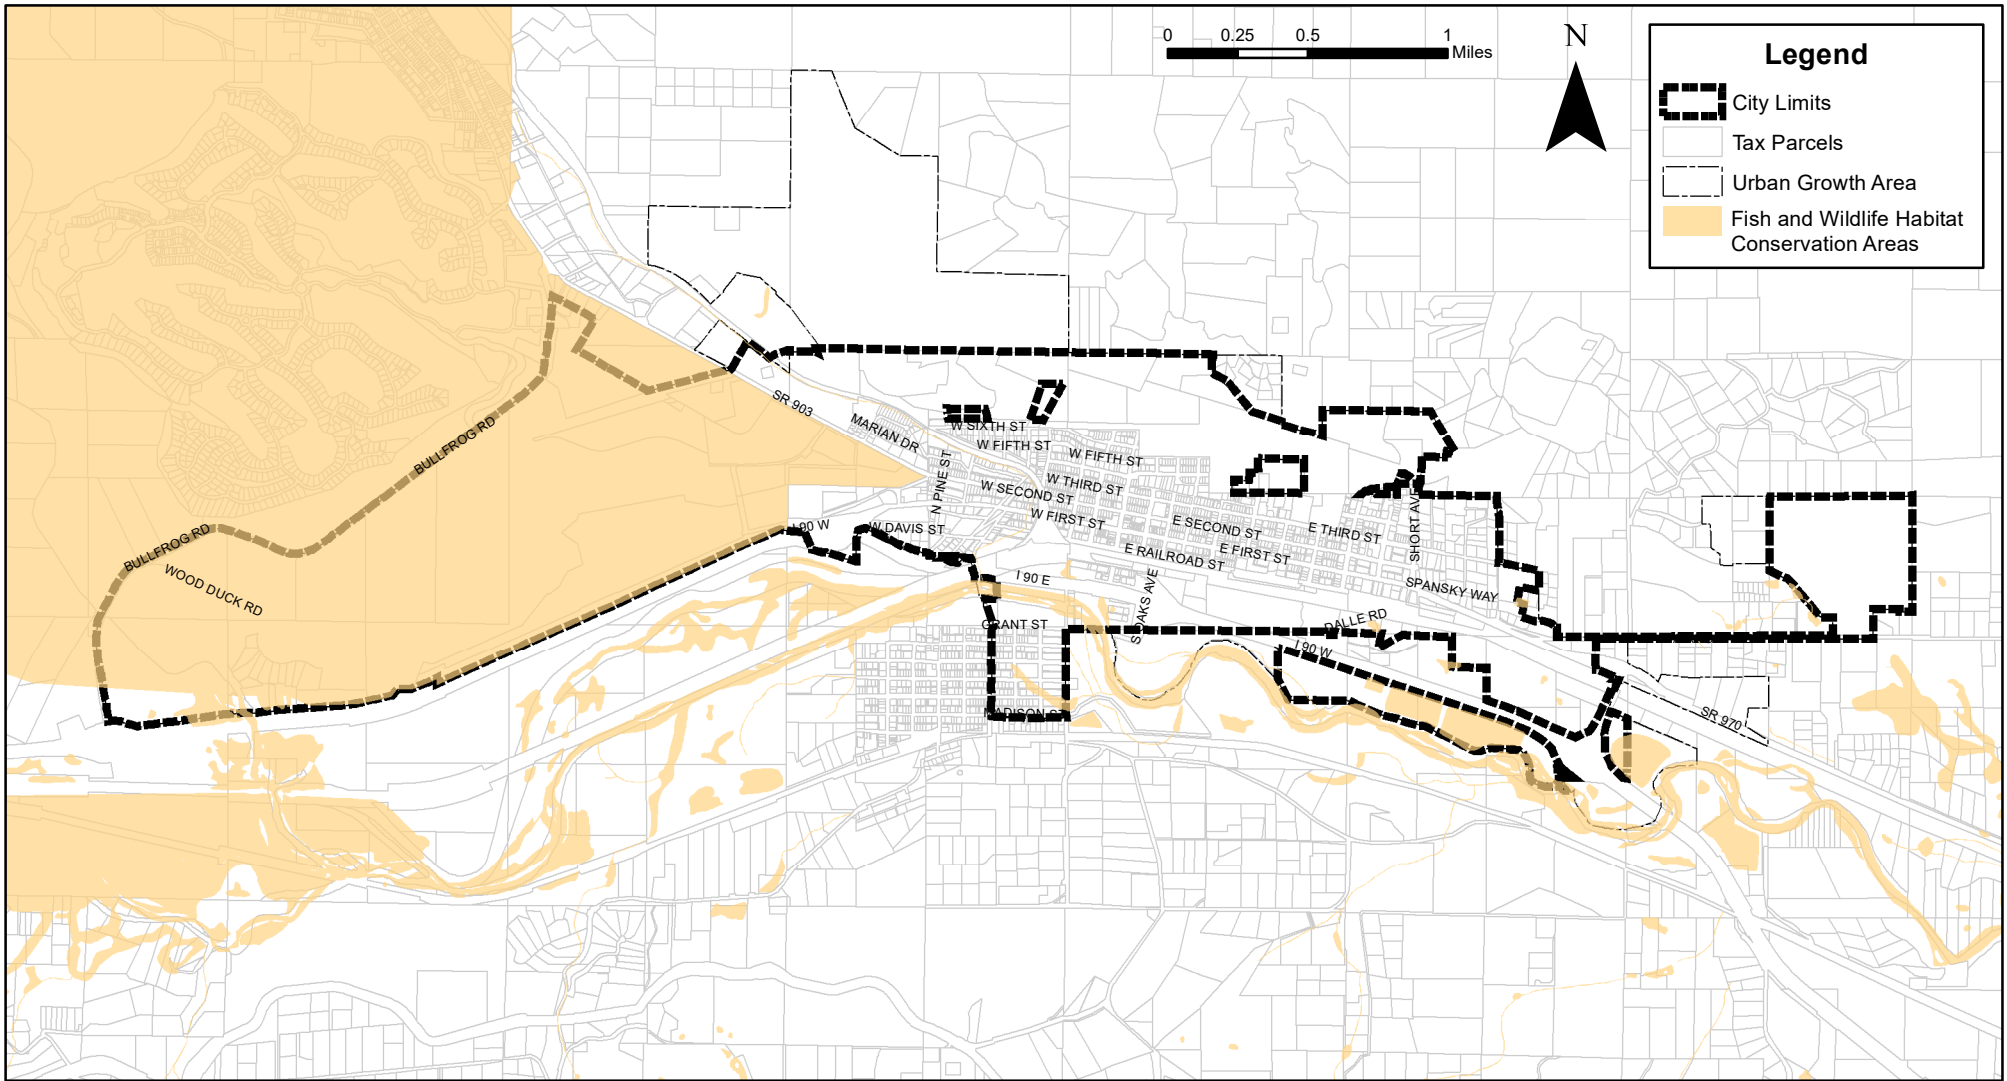

CITY OF CLE ELUM

Critical Areas

Planning Department
119 West First Street
Cle Elum, WA 98922

Data:
Kittitas County Tax
Parcel Data
by, KitCoGIS

City Boundaries
by, KitCoGIS

Urban Growth Area
by, KitCoGIS

Priority Habitats and
Species
by, WA Fish and Wildlife

Wetlands
by, KitCoGIS

3/20/19

Fish and Wildlife Habitat
Conservation Areas
Figure 6