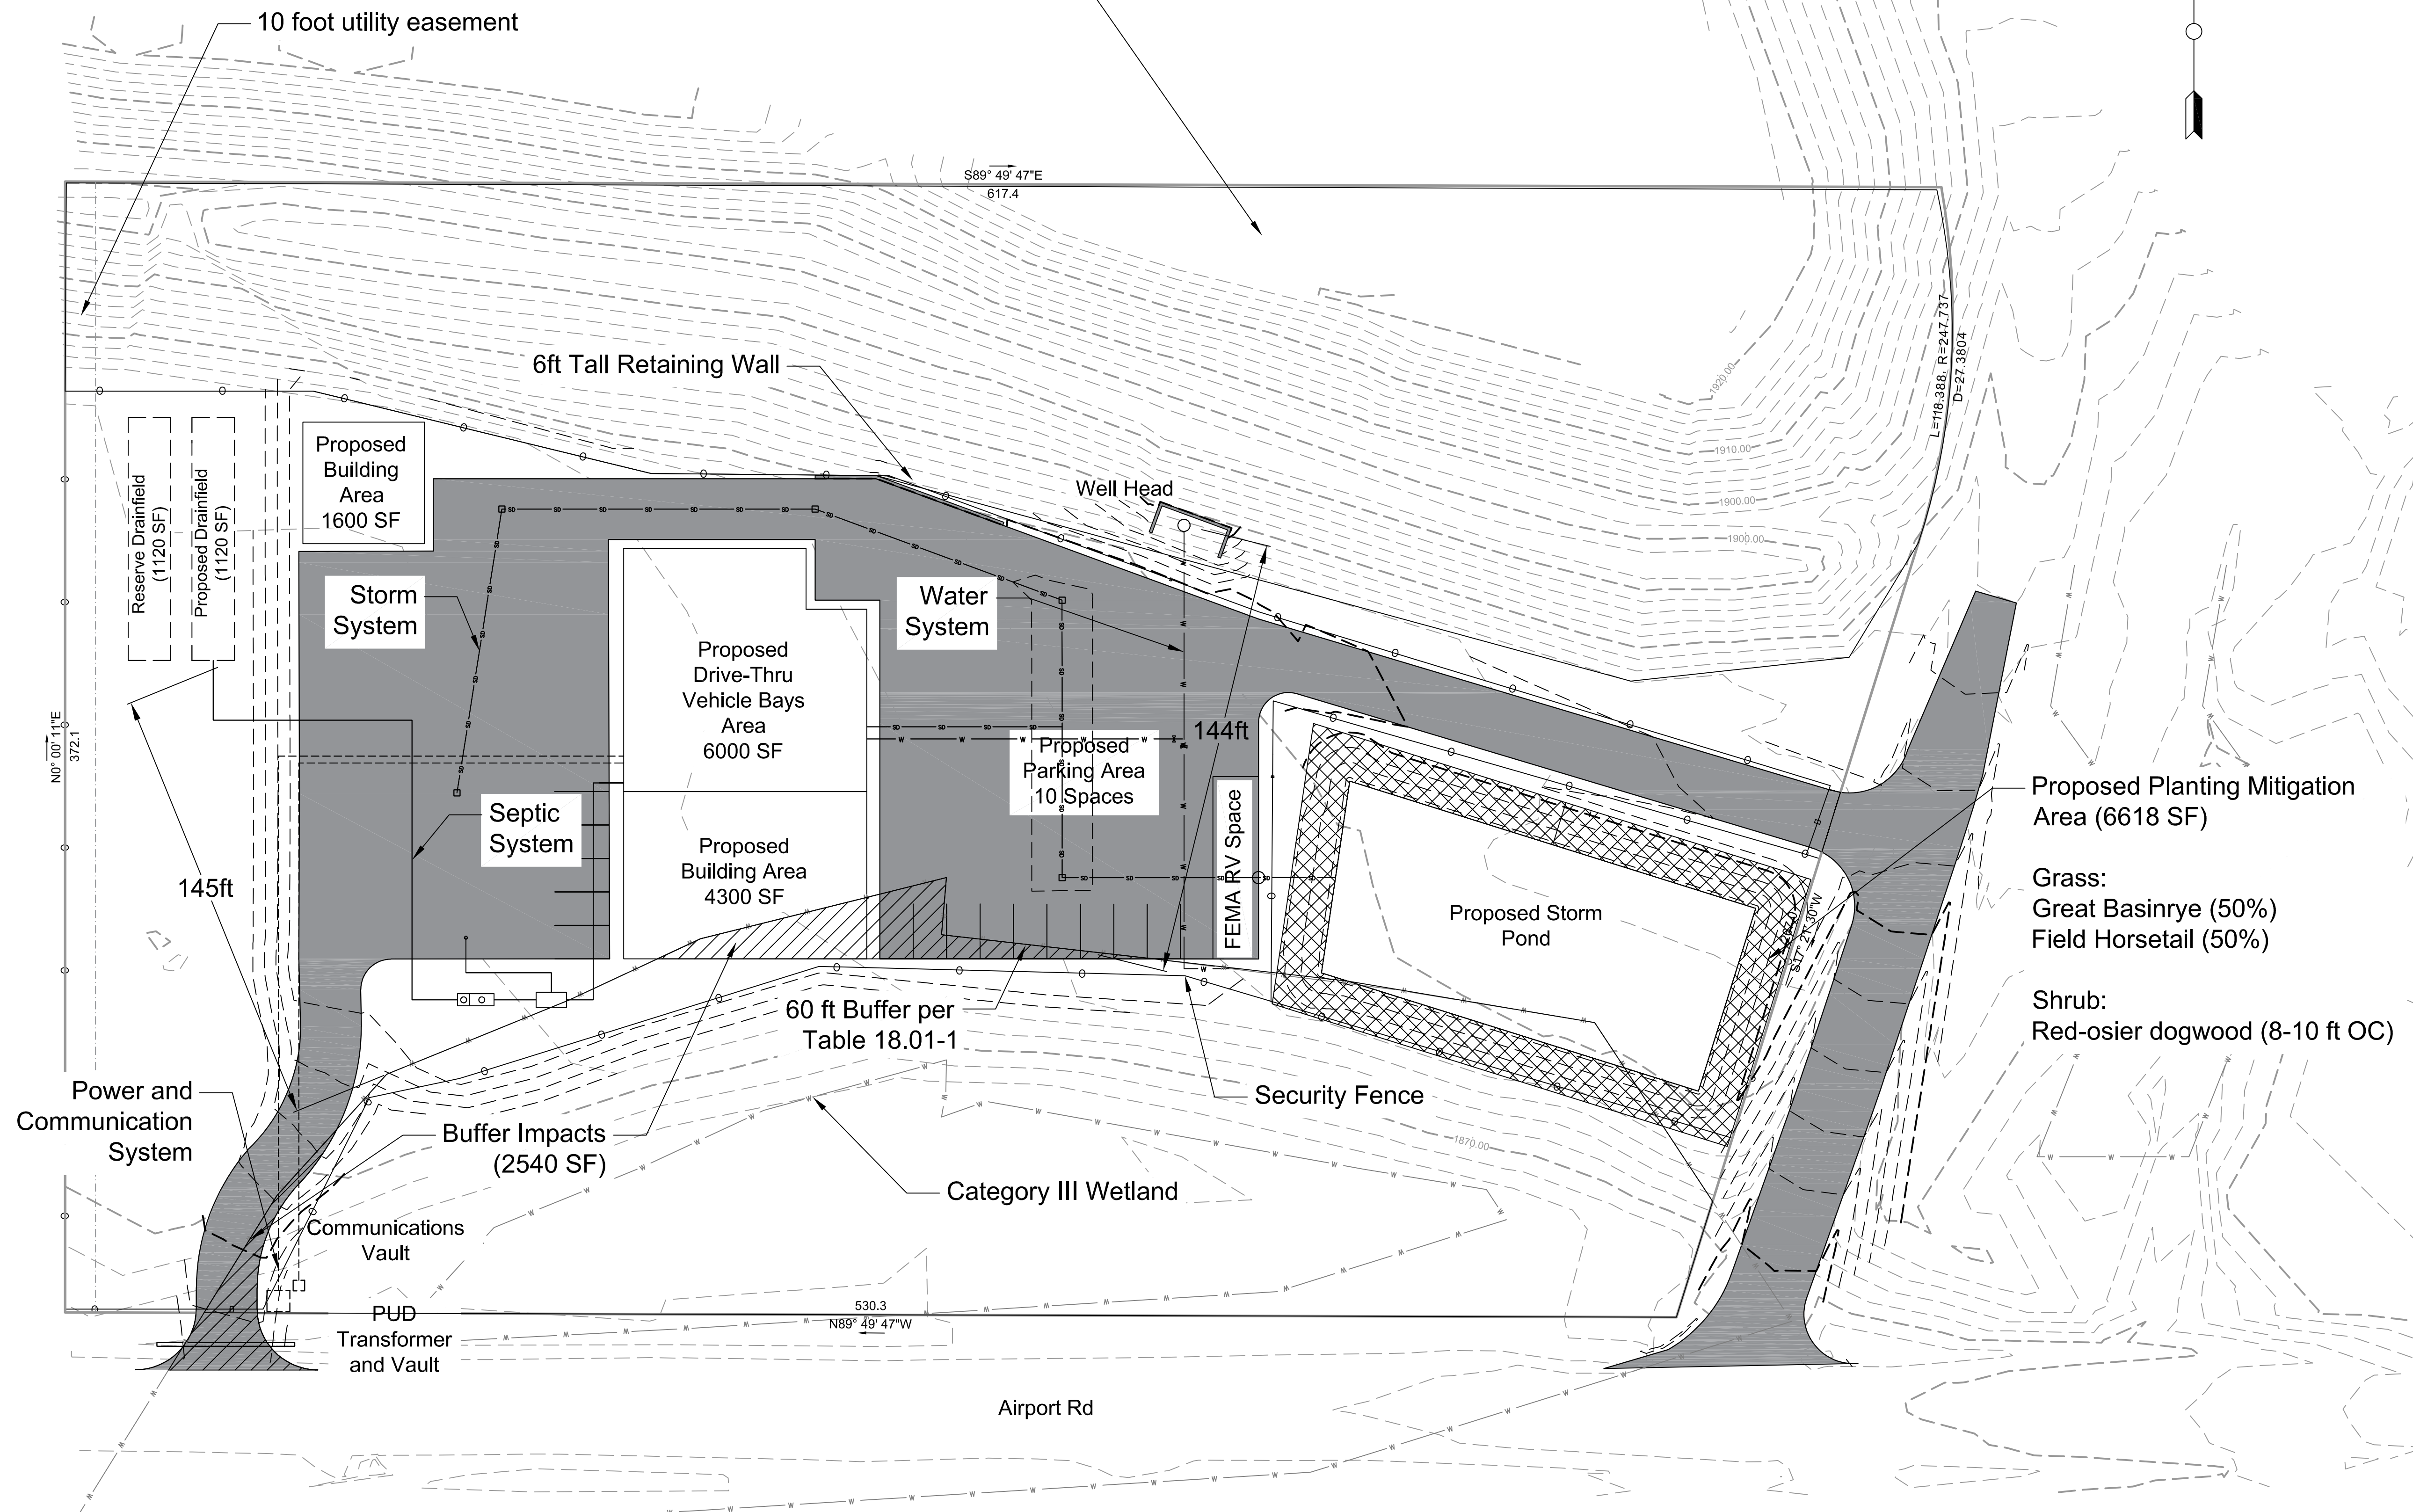

Parcel Number 962112
 Lot 2A as described by BLA#2024-003

Airport Rd - Cle Elum

Upper County
 Search and Rescue

3/12/2024

Designed By: C. Curtis

Entered By: C. Curtis

County Engineer: J. Fredrickson

P.W. Director: M. Cook

Revision	Date	By

Federal Aid No.

C.R.P. No.

Site Plan

SP-01 /